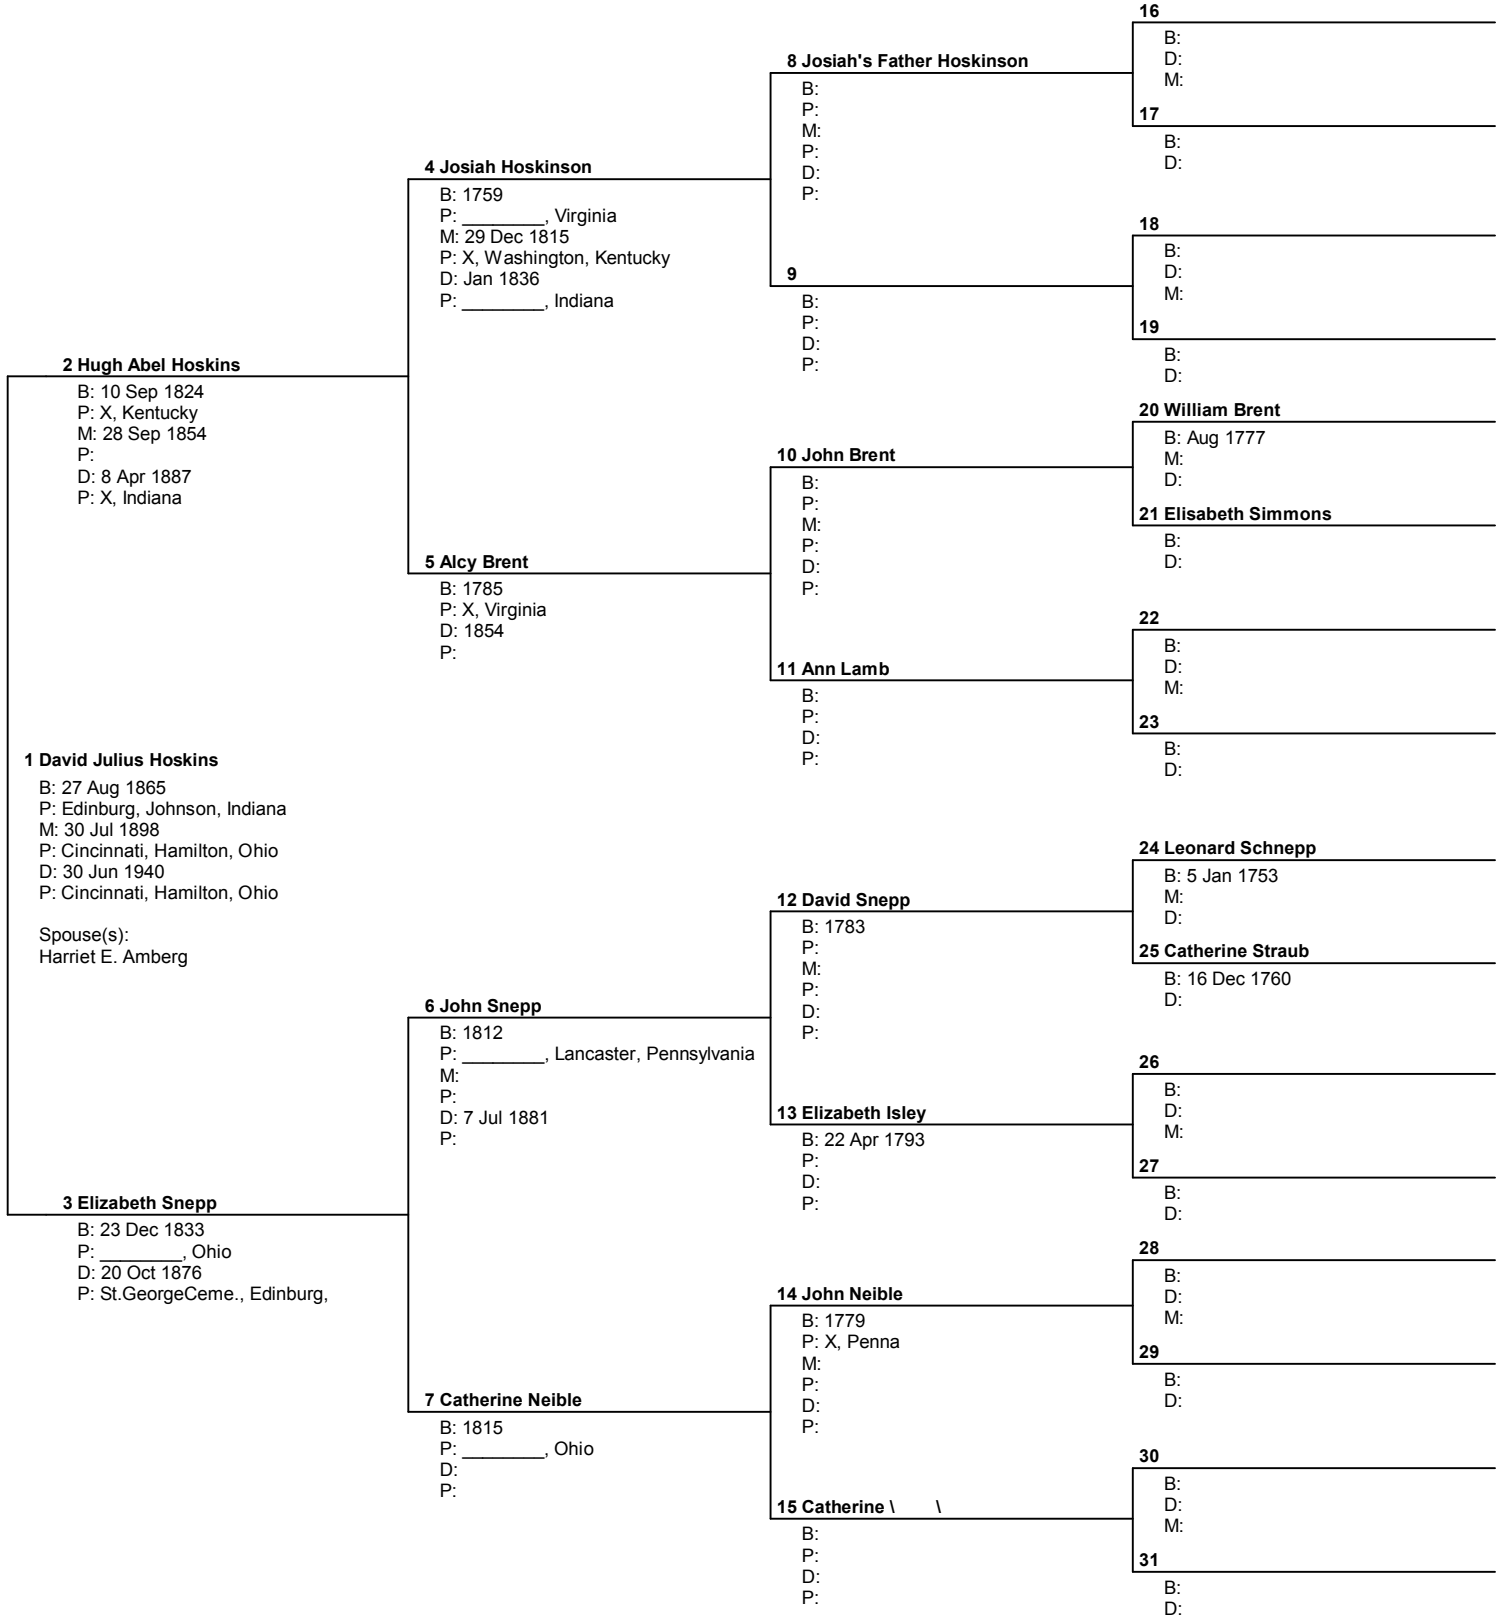

Pedigree Chart

Chart no. 1

Pedigree Chart Index

21 Oct 2004

1

E:\GENESAMP\JOSIAH4A.paf

Name - RIN	Birth/ Chr	Death/ Burial	Chart no.	Pers. no.	Parent
\ \, Catherine-77			1	15	
Brent, Alcy-6	1785	1854	1	5	9
Brent, John-57			1	10	40
Brent, William-55	1777		1	20	
Hoskins, David Julius-1	1865	1940	1	1	2
Hoskins, Hugh Abel-3	1824	1887	1	2	4
Hoskinson, Josiah's Father-125			1	8	
Hoskinson, Josiah-5	1759	1836	1	4	7
Isley, Elizabeth-120	1793		1	13	
Lamb, Ann-58			1	11	
Neible, Catherine-46	1815		1	7	34
Neible, John-76	1779		1	14	
Schnepp, Leonard-121	1753		1	24	
Simmons, Elisabeth-54			1	21	
Snepp, David-119	1783		1	12	55
Snepp, Elizabeth-4	1833	1876	1	3	5
Snepp, John-45	1812	1881	1	6	33
Straub, Catherine-122	1760		1	25	